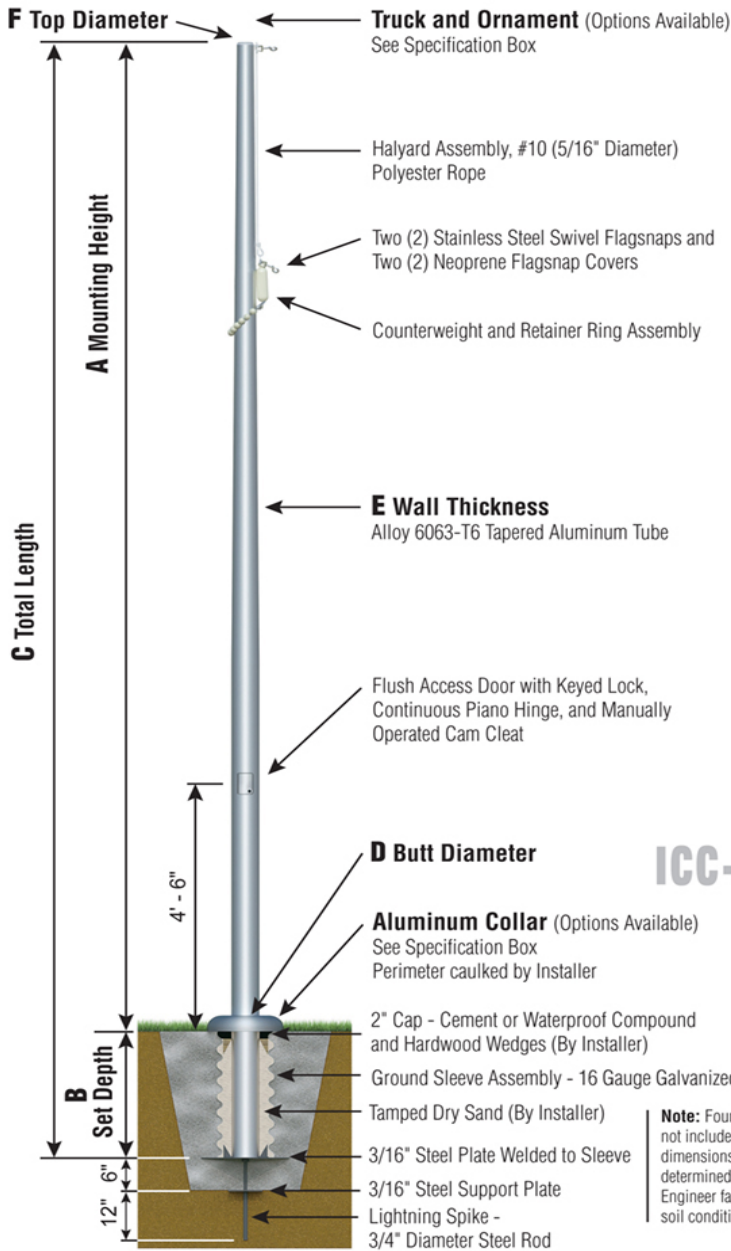

## Monarch Series

ICC - Internal Cam Cleat  
Rope Halyard  
Ground Set Installation

**ICC40C82**

**- SAT**

**TRK-9660**

Int. Revolving Truck  
Sealed Bearings

**BAL-0812-GLD-ES**

HD Gold Anodized  
Aluminum Ball

**COL1-A08S**

FC-11 Spun Alum  
1-Piece

**SAT**

Satin Finish

**ICC - CAM CLEAT**

Flush Mount  
Hinged Door

### Specifications

A. Mounting Height: 40'
B. Set Depth: 4'-0"
C. Total Length: 44'-0"
D. Butt Diameter: 8"
E. Wall Thickness: .156"
F. Top Diameter: 3.5"
Flagpole Sections: 2
Shaft Weight: 250 lbs.
Hardware Weight: 22 lbs.
Ground Sleeve Weight: 55 lbs.
* Max Flag Size: 8' x 12'
* Max Wind Speed w/Nylon Flag: 94 mph
* Max Wind Speed No Flag: 140 mph
* Wind Speed Specifications from ANSI/NAAMM FP 1001-07